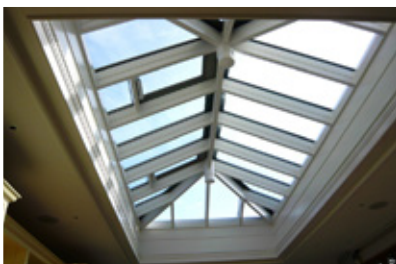

Conservatories and Roof Lights

by Coulson Joinery

Purpose made conservatories and roof lights designed to meet the specific requirements of the individual customer.

Working with local architects and designers Coulson Joinery has the experience to deliver conservatory projects from concept through design to manufacture and on site installation.

Whether in softwood or hardwood all designs are produced to the same high level of quality expected from our skilled craftsmen. All schemes comply with the latest Building Regulations and come in a choice of finishes and styles.